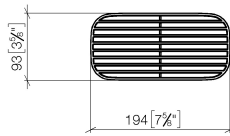

Grid element - Matte Black

82 481 970

- high-quality plastic grid elements
- plastic grid elements

NOTE: Grid elements must be ordered separately.

	Matte Black	82 481 970-33
	Creamy White	82 481 970-51
	Light Grey	82 481 970-52
	Taupe	82 481 970-53

Grid element - Matte Black

82 481 970

mm [inches]

Grid element - Matte Black

82 481 970